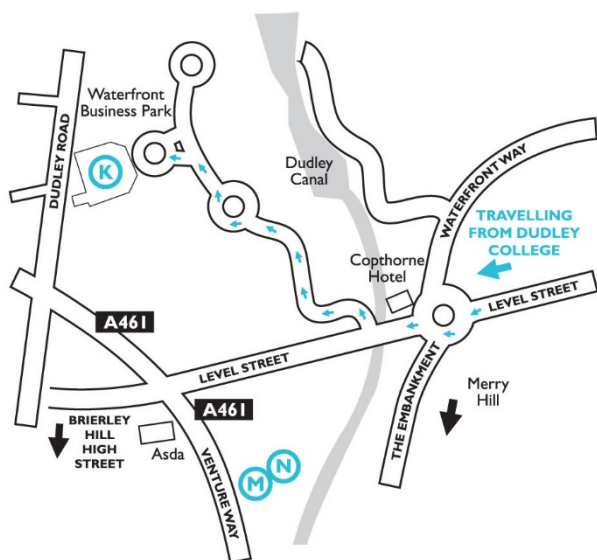

HOW TO FIND US

- The Broadway** - The Broadway, DY1 4AS **(A)**
- Dudley Evolve** - Tower Street, DY1 1AF **(B)**
- Dudley Aspire** - The Broadway, DY1 4AR **(C)**
- Dudley Create** - The Broadway, DY1 4AR **(D)**
- Dudley Sixth** - Ednam Road, DY1 1HL **(E)**
- Priory Villa** - Priory Road, DY1 1HL **(F)**
- Dudley Enhance** - Priory Road, DY1 4AD **(G)**

Dudley Advance - Centre for Advanced Engineering and Manufacturing Technology,
Priory Road, DY1 4AD **(H)**

Dudley Advance II - Centre for Advanced Building Technologies - Priory Road, DY1 4AD **(I)**

Motor Vehicle Centre - Wolverhampton Street, DY1 3AH **(J)**

Construction Apprenticeship Training (CAT) Centre - Waterfront Way, DY5 1LX **(K)**

Art & Design Centre - Venture Way, Brierley Hill DY5 1RG **(M)**

Independent Living Centre - Venture Way, Brierley Hill DY5 1RG **(N)**