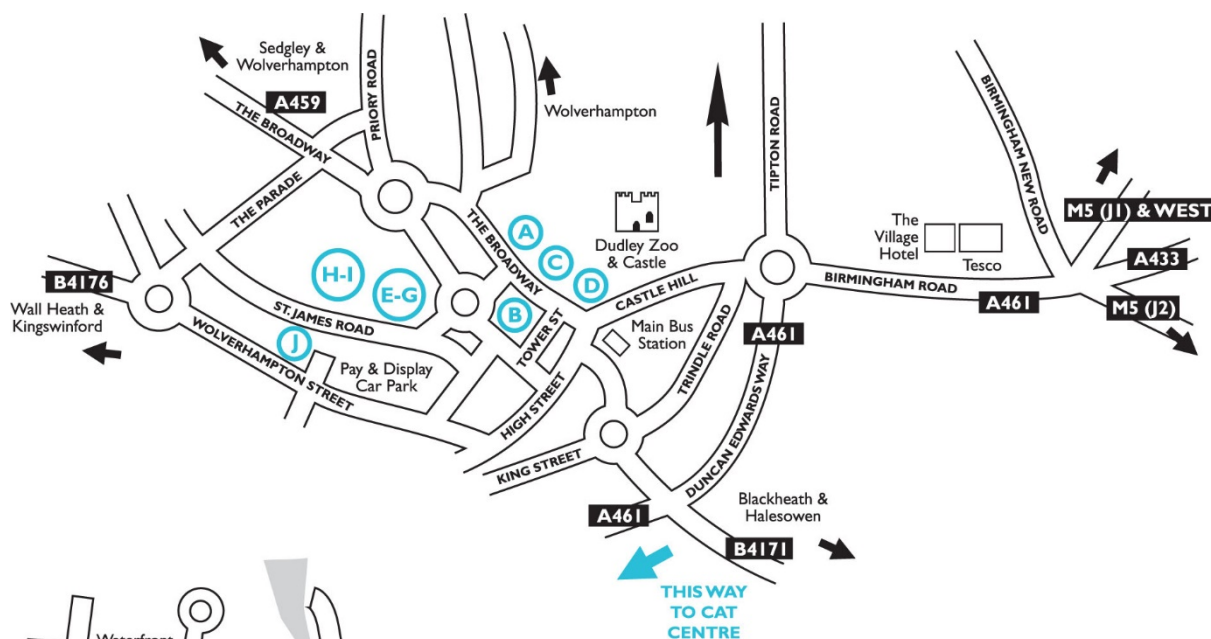

HOW TO FIND US

- The Broadway** - The Broadway, DY1 4AS **(A)**
- Dudley Evolve** - Tower Street, DY1 1AF **(B)**
- Dudley Aspire** - The Broadway, DY1 4AR **(C)**
- Dudley Create** - The Broadway, DY1 4AR **(D)**
- Dudley Sixth** - Ednam Road, DY1 1HL **(E)**
- Priory Villa** - Priory Road, DY1 1HL **(F)**
- Dudley Enhance** - Priory Road, DY1 4AD **(G)**

Dudley Advance - Centre for Advanced Engineering and Manufacturing Technology,
Priory Road, DY1 4AD **(H)**

Dudley Advance II - Centre for Advanced Building Technologies - Priory Road, DY1 4AD **(I)**

Motor Vehicle Centre - Wolverhampton Street, DY1 3AH **(J)**

Construction Apprenticeship Training (CAT) Centre - Waterfront Way, DY5 1LX **(K)**

Art & Design Centre - Venture Way, Brierley Hill DY5 1RG **(M)**

Independent Living Centre - Venture Way, Brierley Hill DY5 1RG **(N)**